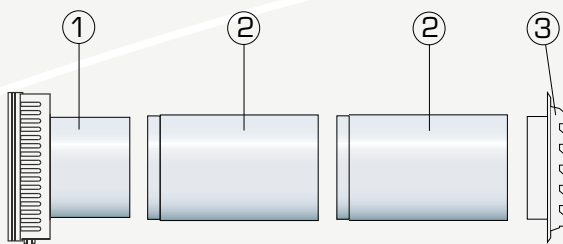

A complete set contain internal part, wall pipes and external grille #150.

The wall pipes are available in two dimensions, Ø99mm and Ø102mm. The pipes fit telescopically which provides a flexible join.

The damper plate has pre-pressed punch-outs so that different minimum flow-levels can be achieved.

Sound-reduced vent

The soundreduced vent has another wall pipe than the standard vent. Besides the dB-pipe the vent also contain two cover plates (#165).

The pipe length is 400mm as standard but can easily be cut to requested length (max 1200mm).

Mounting

A high placing is recommended, preferably above a radiator. With this solution the incoming air get mixed with the convection flow of warm air ensuring maximum comfort. Fresh 90 can with advantage be used in rooms with underfloor-heating due to the unique construction of the air openings.

Fresh 90, Ø99mm		
Pos.	Description	Art no
1	Fresh 90 Internal part	900011
2	Wall pipe Ø99 x 150 mm	830150
3	External grille #140 mm	831401

Fresh 90, Ø102mm		
Pos.	Description	Art no
1	Fresh 90 Internal part incl rubber seal (art no 008247)	900011
2	Wall pipe, 102x50mm	661050
3	Wall pipe, 98/102x100mm	188009
4	Adapter 10, 102x60mm	661063
5	External grille #150	801701