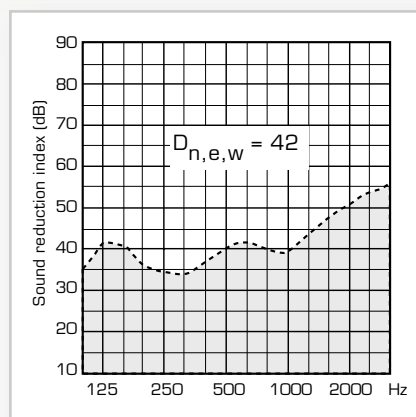

Sound data

The diagrams show sound reduction with fully open vent. The calculations are based on a reference area of 10 m².

Fresh 90-dB with 200mm wall pipe.