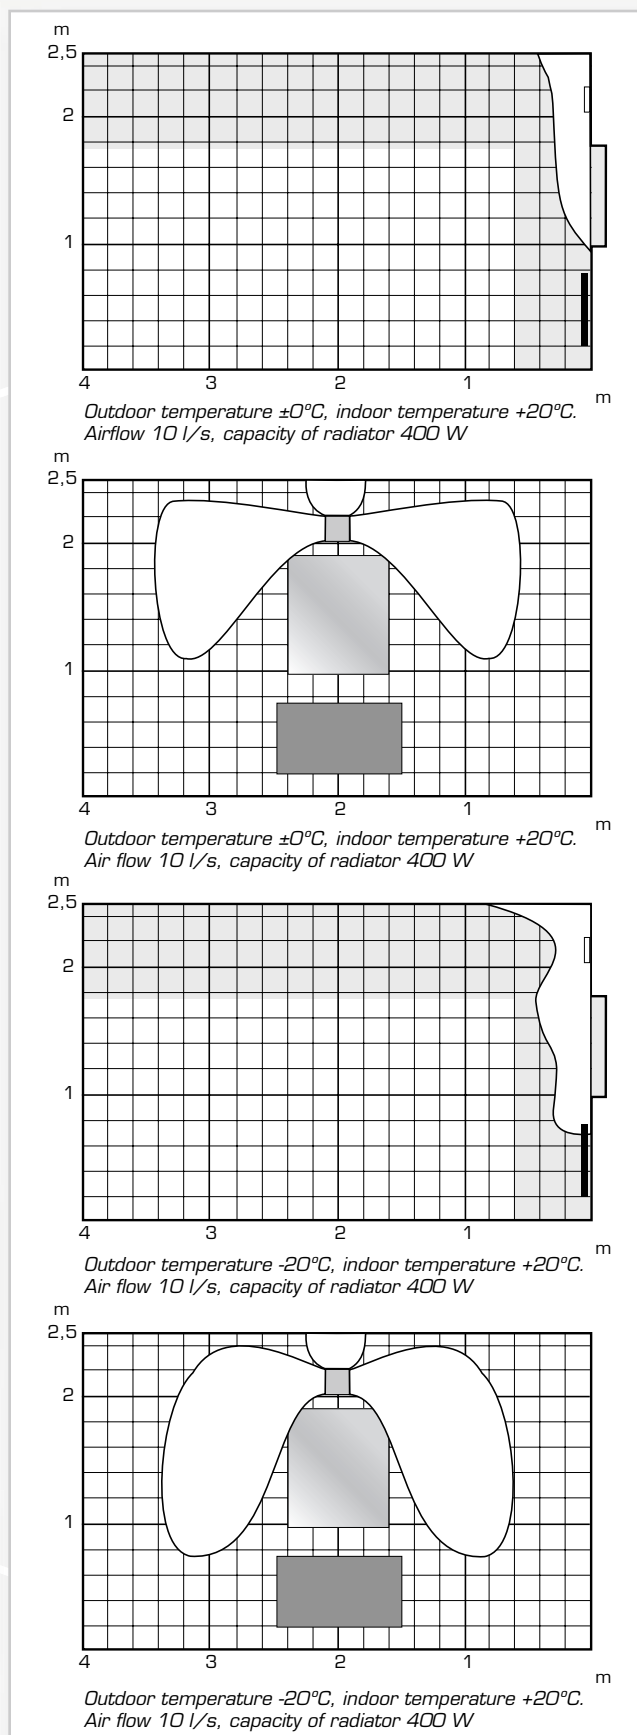

FRESH AB
Box 7
SE-360 32 GEMLA
www.fresh.se

Telephone +46 (0)470 70 77 00
Fax +46 (0)470 70 77 39

E-mail information@fresh.se