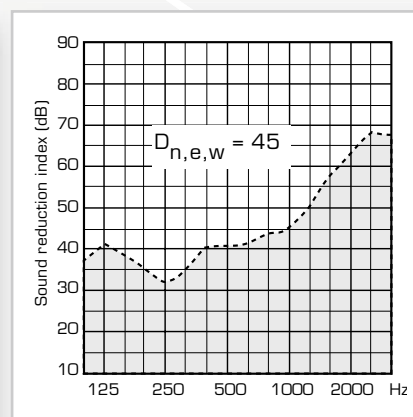

Fresh 90-dB with 300mm wall pipe.