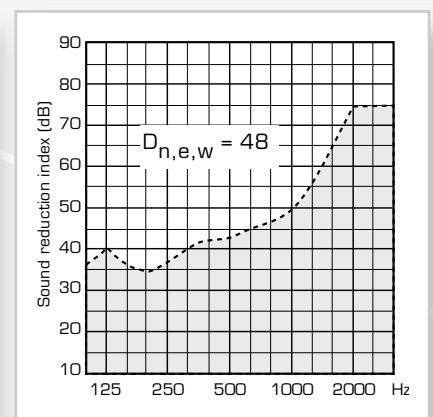

Sound data

The diagrams show sound reduction with fully open vent. The calculations are based on a reference area of 10 m².

Fresh 90-dB with 200mm wall pipe.

Fresh 90-dB with 300mm wall pipe.

Fresh 90-dB with 400mm wall pipe.