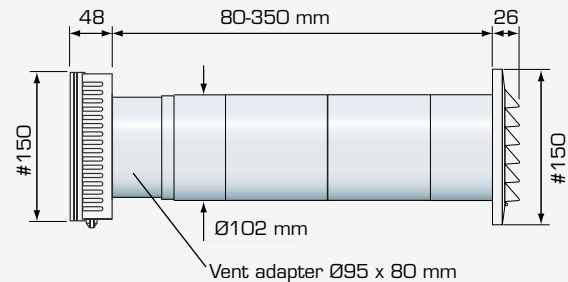

Technical data Fresh 90-dB

Wall opening:	Ø150 mm
Max wall thickness:	400 mm. For other lengths please contact Fresh AB.

Capacity

Dimensions Fresh 90, Ø99mm

Dimensions Fresh 90, Ø102mm

Dimensions Fresh 90-dB, Ø140mm

Sound data

The diagrams show sound reduction with fully open vent. The calculations are based on a reference area of 10 m².

Fresh 90-dB with 200mm wall pipe.

Fresh 90-dB with 300mm wall pipe.

Fresh 90-dB with 400mm wall pipe.