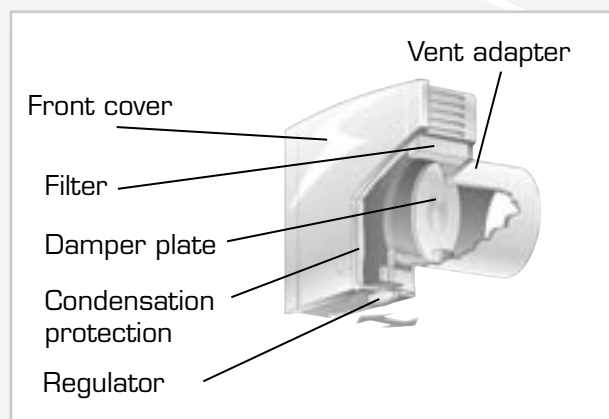

Internal part

Fresh 90 has a unique distribution pattern. It is airtight underneath the front cover while the top part allows much more airflow than the sides. This unique construction reduces the risk of draughts considerably.

The damper plate has pre-pressed punch-outs so that different minimum flow-levels can be achieved.

Sound-reduced vent

The soundreduced vent has another wall pipe than the standard vent. Besides the dB-pipe the vent also contain two cover plates (#165).

The pipe length is 400mm as standard but can easily be cut to requested length (max 1200mm).

Mounting

A high placing is recommended, preferably above a radiator. With this solution the incoming air get mixed with the convection flow of warm air ensuring maximum comfort. Fresh 90 can with advantage be used in rooms with underfloor-heating due to the unique construction of the air openings.