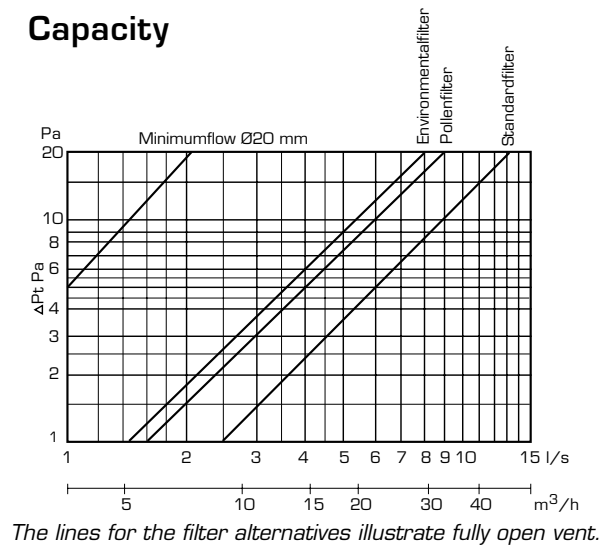

FRESH 90

Air supply vent • 2004-01-01

Technical data Fresh 90

Capacity at 10 Pa:	9,0 l/s
Wall opening:	Ø105 mm
Max wall thickness:	350 mm. Additional wall pipes are available for thicker walls.
Material:	ABS-plastic (recyclable)
Colour:	White, RAL 9010

Technical data Fresh 90-dB

Wall opening:	Ø150 mm
Max wall thickness:	400 mm. For other lengths please contact Fresh AB.

Capacity