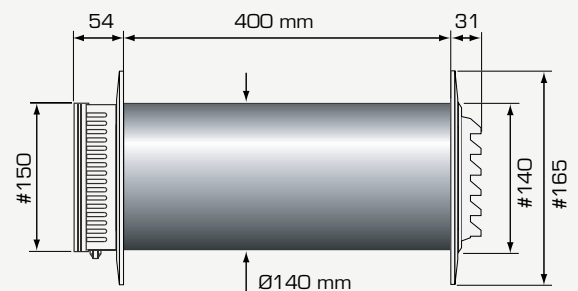

Technical data Fresh 90-dB

Wall opening:	Ø150 mm
Max wall thickness:	400 mm. For other lengths please contact Fresh AB.

Capacity

Dimensions Fresh 90, Ø99mm

Dimensions Fresh 90, Ø102mm

Dimensions Fresh 90-dB, Ø140mm