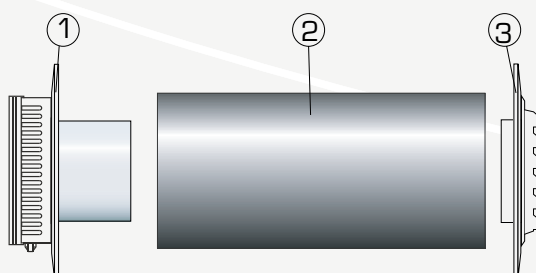

Fresh 90-dB, Ø140mm		
Pos.	Description	Art no
1	Fresh 90 Internal part incl cover plate #165	905101
2	dB-pipe Ø98/140 x 400 mm	855004
3	External dB-grille incl. cover-plate #165	861651