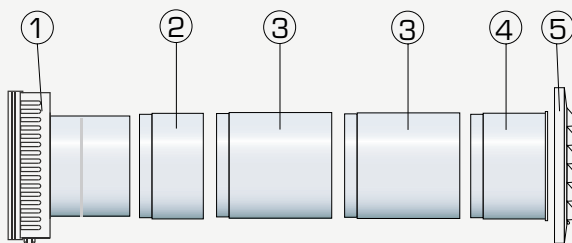

A complete set contain internal part, wall pipes and external grille #150.

The wall pipes are available in two dimensions, Ø99mm and Ø102mm. The pipes fit telescopically which provides a flexible join.

The damper plate has pre-pressed punch-outs so that different minimum flow-levels can be achieved.

Sound-reduced vent

The soundreduced vent has another wall pipe than the standard vent. Besides the dB-pipe the vent also contain two cover plates (#165).

The pipe length is 400mm as standard but can easily be cut to requested length (max 1200mm).

Mounting

A high placing is recommended, preferably above a radiator. With this solution the incoming air get mixed with the convection flow of warm air ensuring maximum comfort. Fresh 90 can with advantage be used in rooms with underfloor-heating due to the unique construction of the air openings.

Fresh 90, Ø99mm		
Pos.	Description	Art no
1	Fresh 90 Internal part	900011
2	Wall pipe Ø99 x 150 mm	830150
3	External grille #140 mm	831401

Fresh 90, Ø102mm		
Pos.	Description	Art no
1	Fresh 90 Internal part incl rubber seal (art no 008247)	900011
2	Wall pipe, 102x50mm	661050
3	Wall pipe, 98/102x100mm	188009
4	Adapter 10, 102x60mm	661063
5	External grille #150	801701