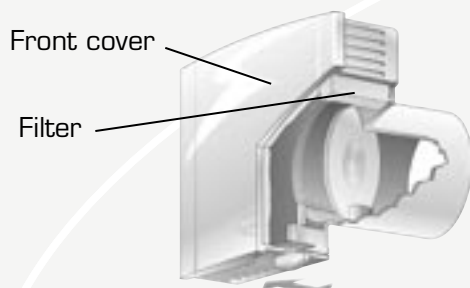

FRESH 90

Air supply vent • 2004-01-01

Distribution pattern

The diagrams show that Fresh 90 can handle up to 8 l/s at -20° C without causing draught problems. The white areas show the distribution pattern for air movements above 0.15 m/s. The shaded part is the area outside the living/working-space.

Maintenance

In order to ensure correct air flow and to retain good air quality it is important to keep the filter clean. We recommend to wash/replace the filter 1-2/year.

The Standard filter is washable (use a gentle soap/detergent). The Pollen filter and Environmental filter should be replaced with a new one. The filter is mounted in the damper which is easily dismantled.

Accessories

Wall pipe
Available in different lengths and sizes

Cover plate
Available in different sizes and colours

Storm shield
Ø95 mm, regulates air supply during heavy winds

Storm shield
Ø98 mm, regulates air supply during heavy winds

Filters
Pollen (EU3) and Environmental (EU7)

External grille
available in different sizes and colours.

Rain-shield