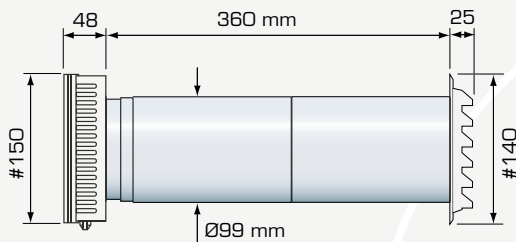

FRESH 90

Air supply vent • 2004-01-01

Technical data Fresh 90

Capacity at 10 Pa:	9,0 l/s
Wall opening:	Ø105 mm
Max wall thickness:	350 mm. Additional wall pipes are available for thicker walls.
Material:	ABS-plastic (recyclable)
Colour:	White, RAL 9010

Technical data Fresh 90-dB

Wall opening:	Ø150 mm
Max wall thickness:	400 mm. For other lengths please contact Fresh AB.

Capacity

Dimensions Fresh 90, Ø99mm

Dimensions Fresh 90, Ø102mm

Dimensions Fresh 90-dB, Ø140mm