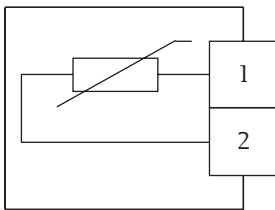

TG-R6...

Room sensor

For measuring outdoor temperature or in rooms where a higher protection class is needed. For use with the Aqualine-, Pulser-, TM- and TTC-series.

Models

Range	Article number
-30...+30°C*	TG-R600
0...30°C	TG-R630
20...50°C	TG-R650

*Only with UK/D

Technical data

Protection class IP65

Wiring

Dimensions (mm)